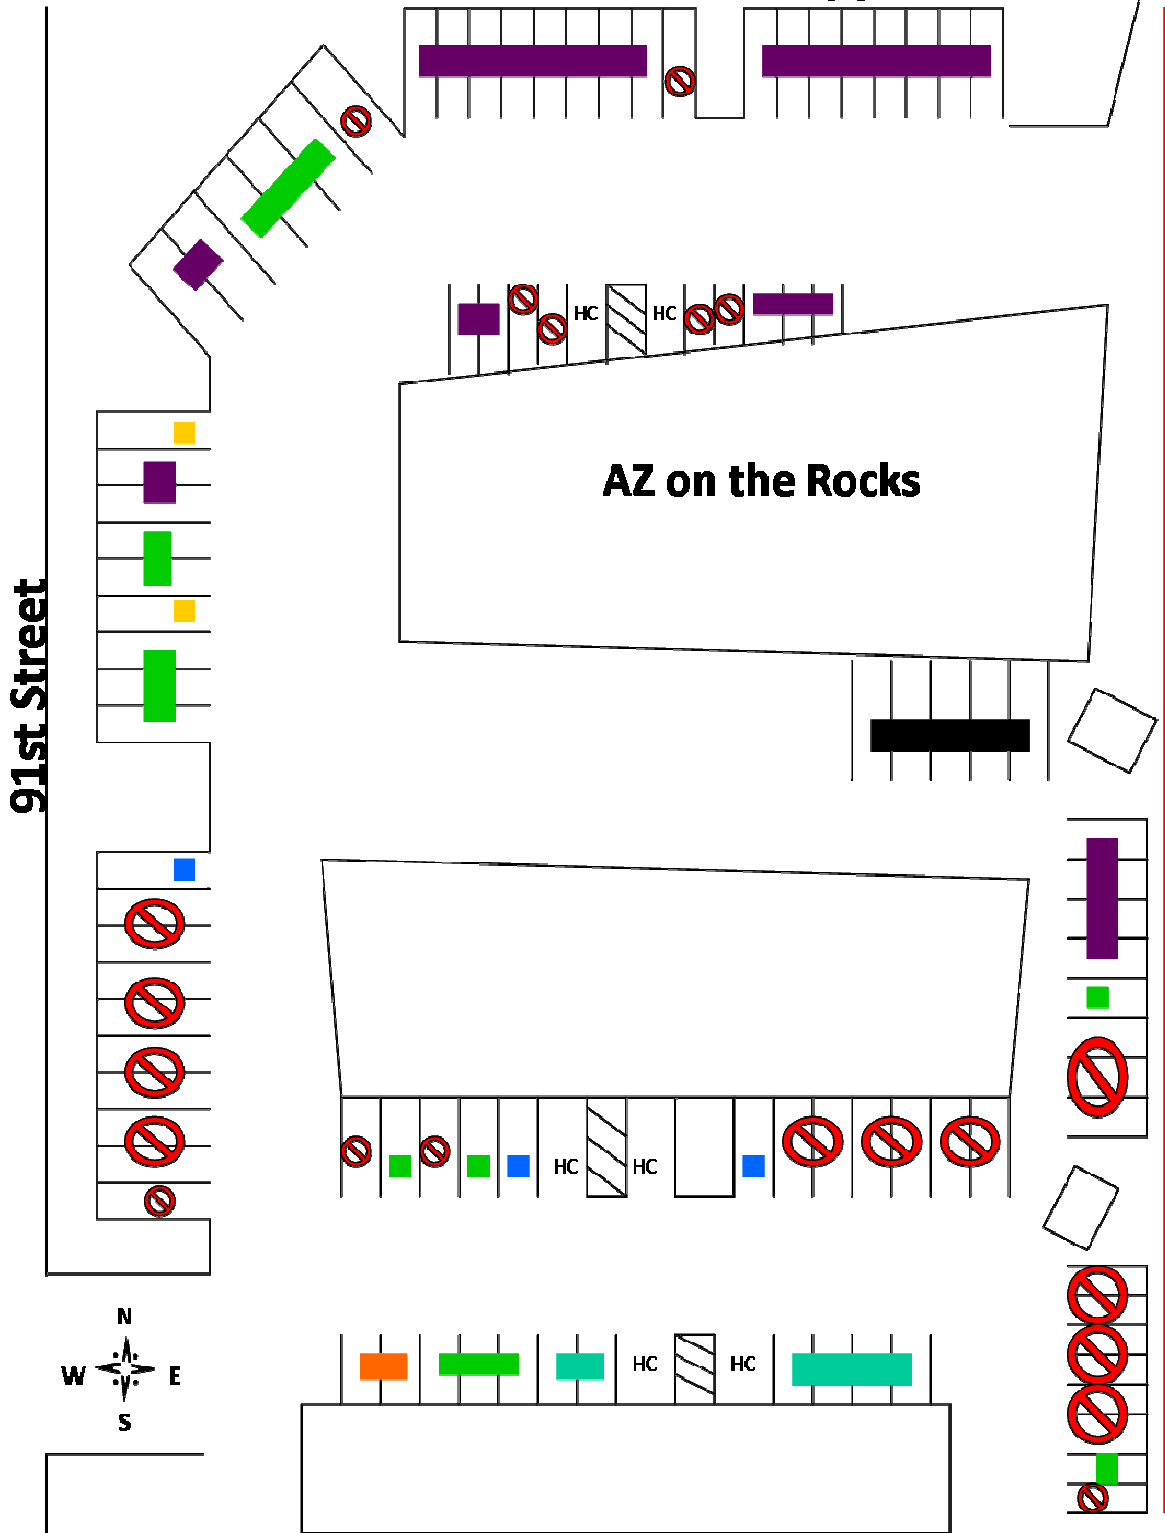

- AZR
- Magnus\*
- Park at own risk
- Car Beyond\*\*
- AOA
- Blank
- RESERVED
- Body Aware/SW Wildlife/Desert Packaging

Please refer to the guidelines listed on the back of this map

AZ on the Rocks has worked out parking deals with neighboring businesses to try and help with the overflow of parking during our busy hours.

 Body Aware/SW Wildlife/Desert Packaging

 AOA

AZR has signed contracts allowing us to use the following parking spaces  
Monday-Friday AFTER 5:30p and Sunday from 9:00a-7:00p:

 Car Beyond

AZR has signed contracts allowing us to use the following parking spaces  
Monday-Friday anytime: